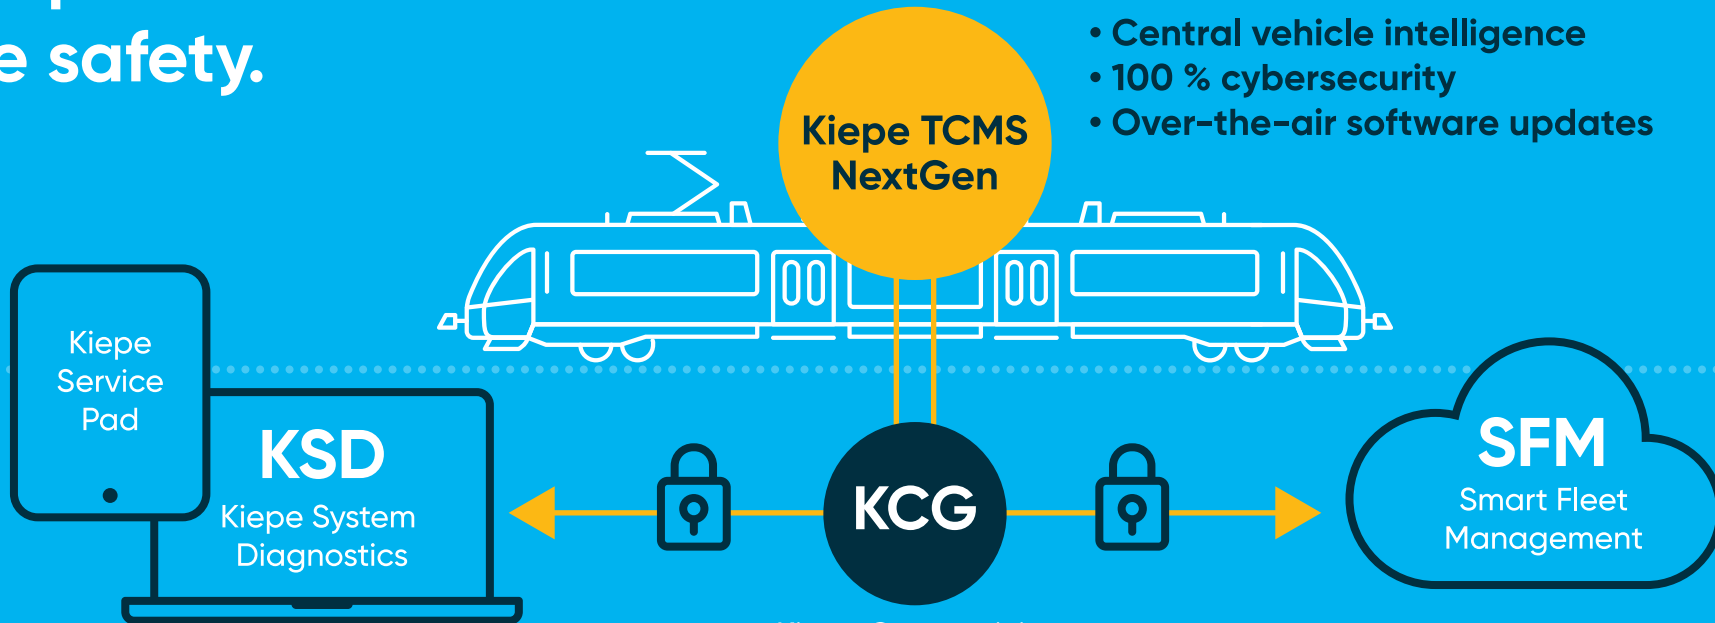

**Real-time connectivity:
More performance.
More safety.**

Kiepe.

- Central vehicle intelligence
- 100 % cybersecurity
- Over-the-air software updates

- Accelerates maintenance
- Semi-automatic commissioning
- High-resolution monitoring

- Real-time monitoring
- Vehicle-to-vehicle communication
- Predictive maintenance

Kiepe Connectivity Gateway